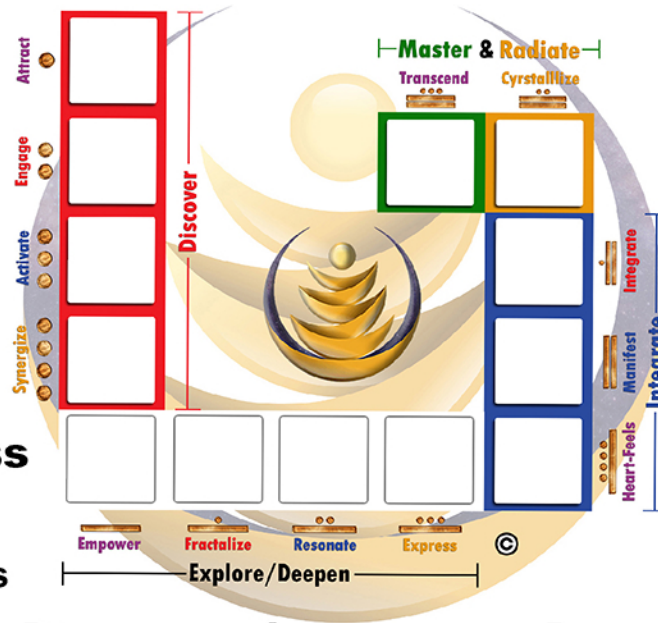

Print and cut out BEST 'crib notes' ever!

If printed on 8.5 x 11" inch paper, each Birthright will be ~1.5" x 1.5" to (thinly) tape/glue to Magnet back for easy resource and learning

Jami Lin's 'crib notes' offer a glimpse into the vast, multi-dimensional richness of each Birthright. Experience the exponential value of their light-coded energies during your perpetual, spiral-up discoveries

Suggestion: Print an extra 'crib note' sheet for a great resource for your **ESP & Psychic Castles** -- GalacticSpirit.com/castles

You can also cut out the Galactic Mayan DNA & 13-day Ascension Maps as a helpful resource (even though they are printed the bag)

Evolving YOU
with Awakening Humanity

Experience Your Daily Progress

Learn: 3hour_E-Class

GalacticSpirit.com/Free
GalacticSpirit.com/13Moons

GalacticSpirit.com/ascension

Galactic Mayan DNA Map

	Infinite Ascension	Activate & Imprint	Transformation	Express & Manifest	Infinite YOU							
1	21	41	61	81	101	121	141	161	181	201	221	241
2	22	42	62	82	102	122	142	162	182	202	222	242
3	23	43	63	83	103	123	143	163	183	203	223	243
4	24	44	64	84	104	124	144	164	184	204	224	244
5	25	45	65	85	105	125	145	165	185	205	225	245
6	26	46	66	86	106	126	146	166	186	206	226	246
7	27	47	67	87	107	127	147	167	187	207	227	247
8	28	48	68	88	108	128	148	168	188	208	228	248
9	29	49	69	89	109	129	149	169	189	209	229	249
10	30	50	70	90	110	130	150	170	190	210	230	250
11	31	51	71	91	111	131	151	171	191	211	231	251
12	32	52	72	92	112	132	152	172	192	212	232	252
13	33	53	73	93	113	133	153	173	193	213	233	253
14	34	54	74	94	114	134	154	174	194	214	234	254
15	35	55	75	95	115	135	155	175	195	215	235	255
16	36	56	76	96	116	136	156	176	196	216	236	256
17	37	57	77	97	117	137	157	177	197	217	237	257
18	38	58	78	98	118	138	158	178	198	218	238	258
19	39	59	79	99	119	139	159	179	199	219	239	259
20	40	60	80	100	120	140	160	180	200	220	240	260